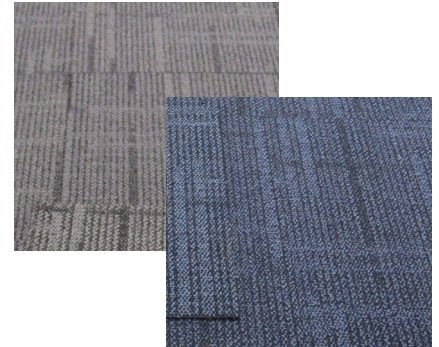

**VEGAS BLUE AND GREY:**

Stella Floorcoverings Vegas Blue and Grey is a high performing range of Solution Dyed, Nylon tufted, loop pile modular carpet (carpet tile), with a geometric shape, that is suitable for all commercial applications where speed of delivery and minimum costs are critical considerations.

**SPECIFICATIONS:**

Style Name	Vegas
Colours Available	Blue and Grey
Gauge	1/12"
Construction	Tufted Multi-Level Loop Pile
Face Yarn	2 ply BCF Nylon 6
Dye Method	Solution Dyed
Total Pile Mass	567 g/m <sup>2</sup> (20oz)
Finished Pile Height	4mm
Total Thickness	7mm
Modular Size	500mm X 500mm
Backing	PVC backing
Pattern Match Repeat Width	0
Commercial/Residential	Commercial
Indoor/Outdoor	Indoor
Tiles per Box	20
Square Meterage Per Box	5m <sup>2</sup>
Country of Origin	ROC

**Install Options:**  
Linear (1)

Quarter Turn (2)

Random (3)

NOTE: Colours may vary from Printed Colour Brochure.  
Specifications subject to normal manufacturing tolerances and may be changed without prior notice.